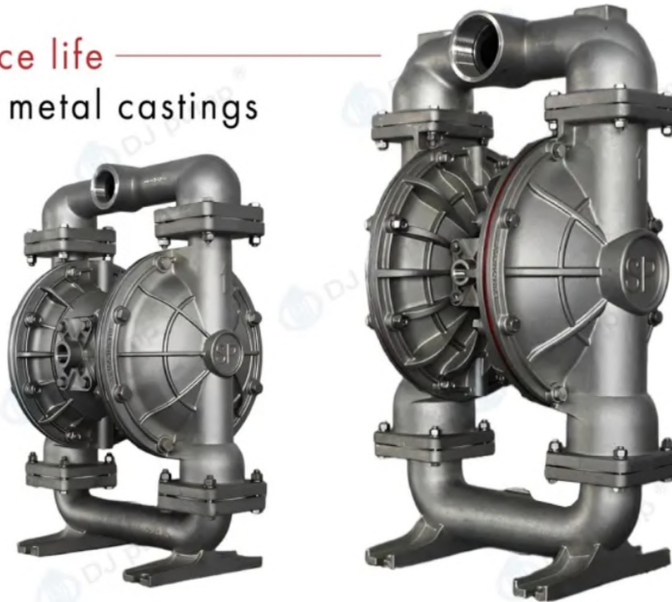

1500+ spare parts; 150+ repair kits
Original quality as Sandpiper, Wilden and ARO...

Featured AODD Pumps

All Stainless Steel Pump

Long service life
of metal castings

Metal parts (except some parts of air valve assembly, sleeve assembly, bushing) are all 316 stainless steel

(316L stainless steel is also available if customers requested)

High strength, anti-deformation,
ageing resistance, corrosion resistance, etc.

Applications: **environment containing acid mist**

food industry

marine environment

other harsh working conditions

Available Pumps — 1" , 1.5" , 2" , 3" SS Pumps