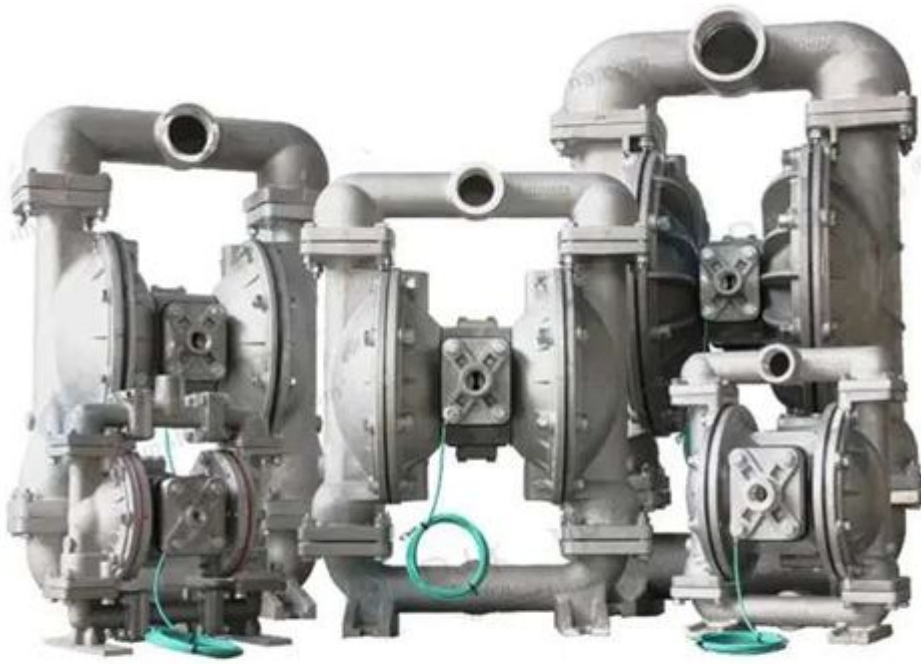

Gas Operated

G1FSS Explosion-proof pump, 1" SS/PTFE G1FB1STTVNS600. Fit Sandpiper

---

P/N: DJG1F01SVTTN6

Category: Metallic Pumps

Tag: G1FB1STTVNS600.

ADDITIONAL INFORMATION

COMPATIBLE BRAND	Sandpiper
PUMP SIZE	1"
WETTED MATERIAL	316 SS
DIAPHRAGM	PTFE