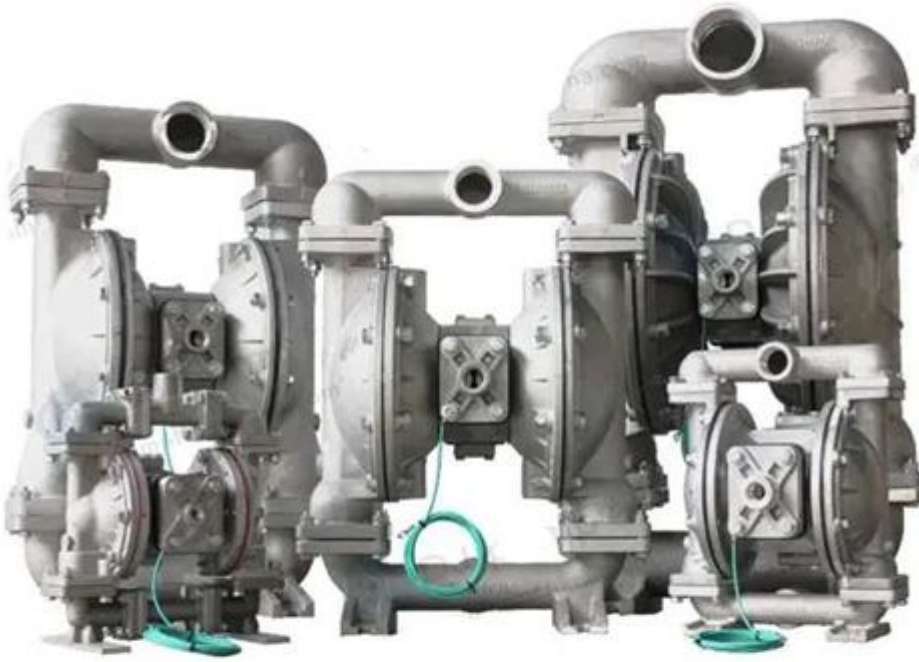

Gas Operated

G30AL Gas3" AL/PTFE

P/N: DJG3001AVTTN6

Category: Metallic Pumps

Tag: G30B1ATTVNS600.

ADDITIONAL INFORMATION

COMPATIBLE BRAND

Sandpiper

PUMP SIZE

3"