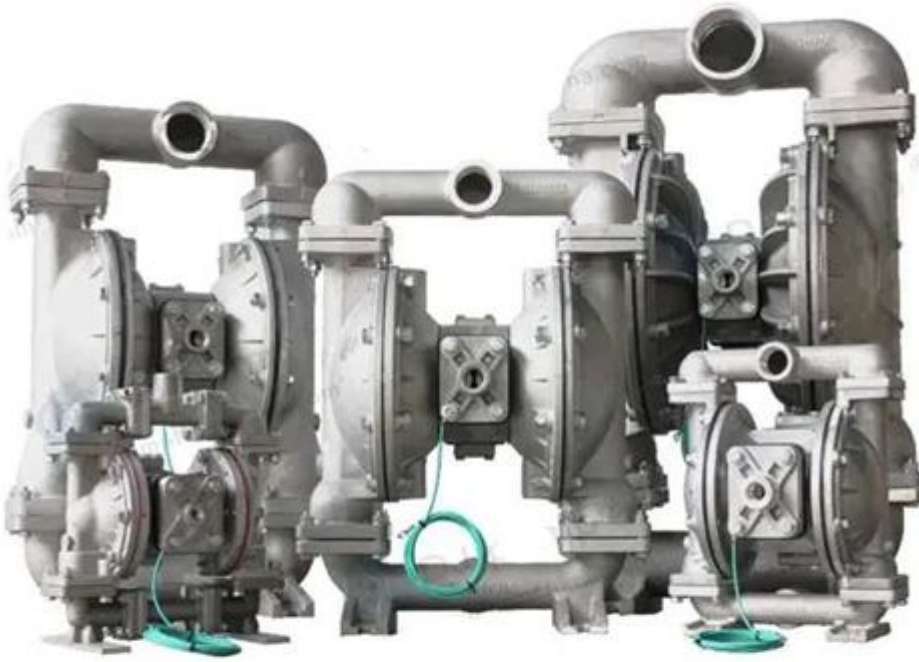

Gas Operated

G30AL Explosion-proof pump, 3" AL/VITON G30B1ACTVNS600. Fit Sandpiper

P/N: DJG3001AVCTN6

Category: Metallic Pumps

Tag: G30B1ACTVNS600.

ADDITIONAL INFORMATION

COMPATIBLE BRAND	Sandpiper
PUMP SIZE	3"
WETTED MATERIAL	Aluminum
DIAPHRAGM	FKM Viton