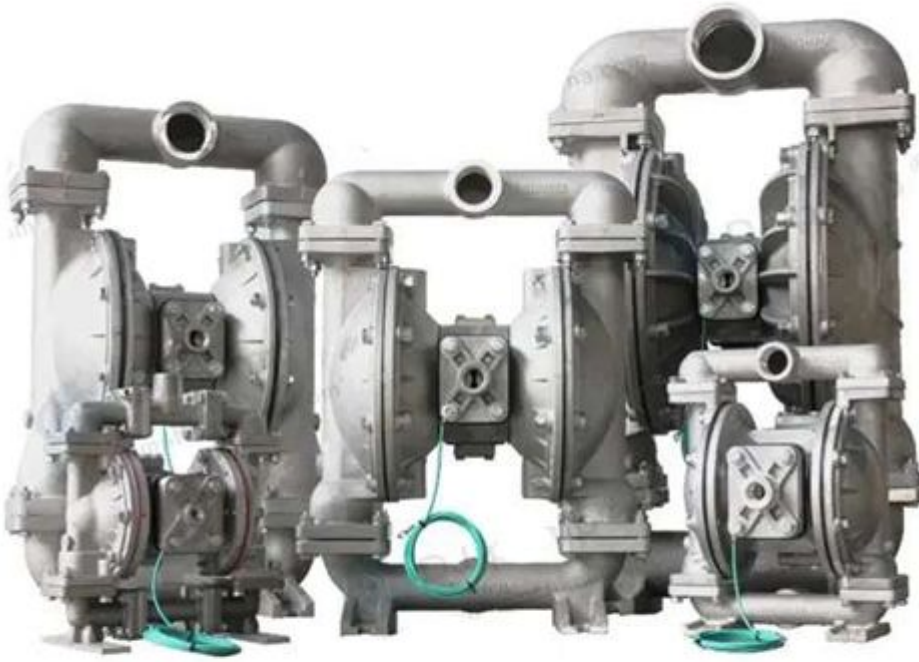

Gas Operated

G20AL Explosion-proof pump, 2" AL/VITON G20B1ACTVNS600. Fit Sandpiper

P/N: DJG2001AVCTN6

Category: Metallic Pumps

Tag: G20B1ACTVNS600.

ADDITIONAL INFORMATION

COMPATIBLE BRAND	Sandpiper
PUMP SIZE	2"
WETTED MATERIAL	Aluminum
DIAPHRAGM	FKM Viton