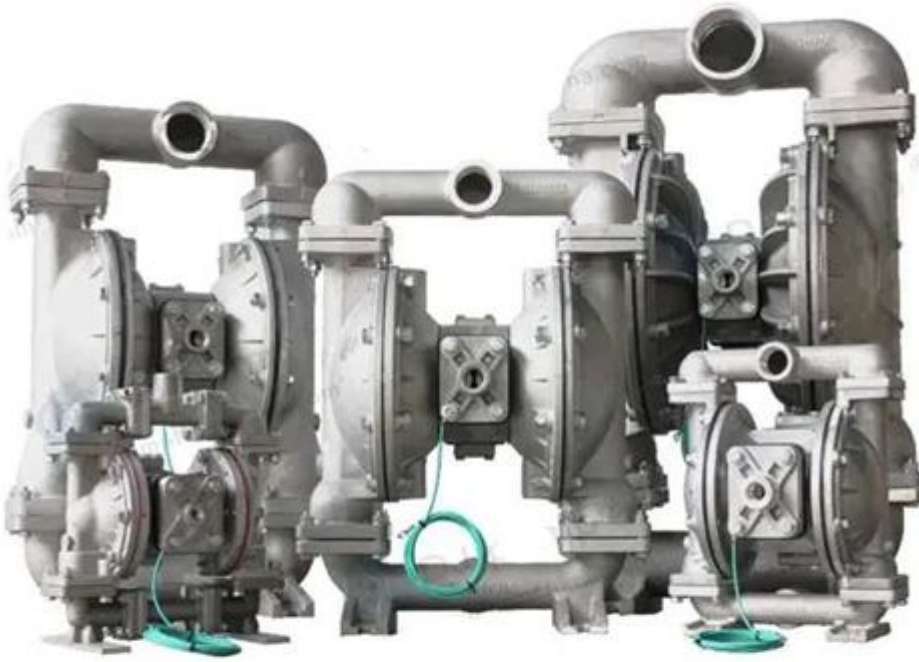

Gas Operated

G1FAL Explosion-proof pump, 1" AL/BUNA G1FB1ABTVNS600. Fit Sandpiper

P/N: DJG1F01AVBTN6

Category: Metallic Pumps

Tag: G1FB1ABTVNS600.

ADDITIONAL INFORMATION

COMPATIBLE BRAND	Sandpiper
PUMP SIZE	1"
WETTED MATERIAL	Aluminum
DIAPHRAGM	Nitrile Buna