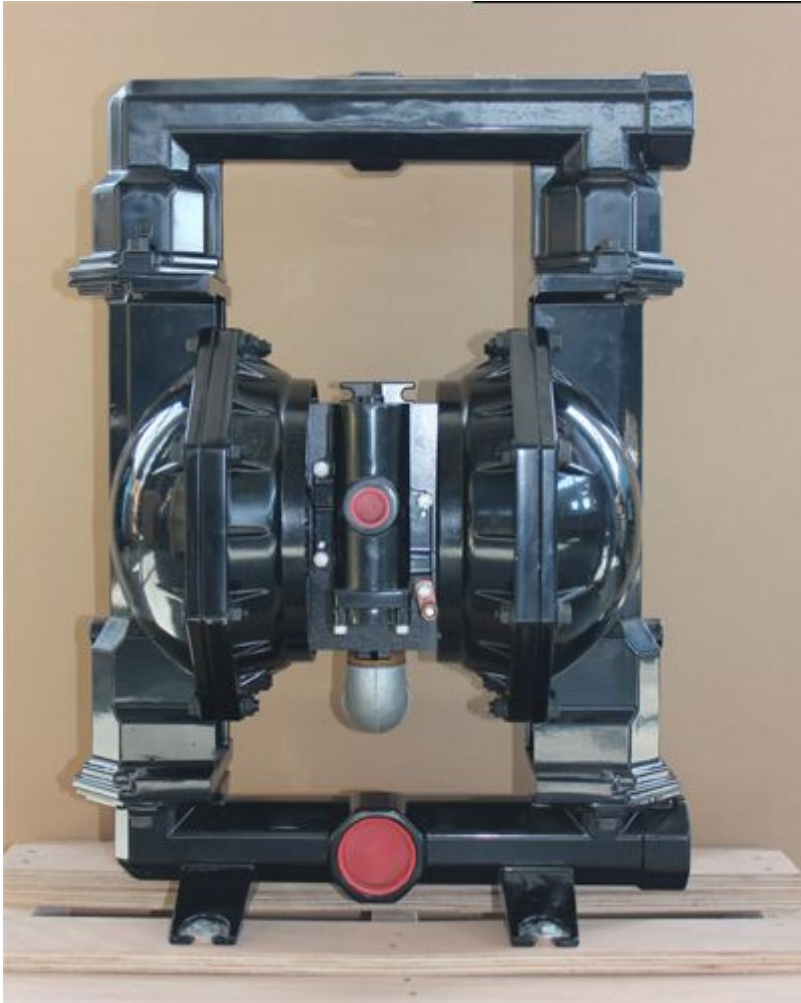

2" CI/PTFE PD20A-ACP-ETT-B Fit ARO

P/N: DJPD20A-ACP-ETT-B

Category: Metallic Pumps

Tag: PD20A-ACP-ETT-B

ADDITIONAL INFORMATION

COMPATIBLE BRAND

ARO

PUMP SIZE

2"

WETTED MATERIAL

Cast Iron

CHECK VALVE SEAT

Carbon Steel

CHECK VALVE BALL

PTFE