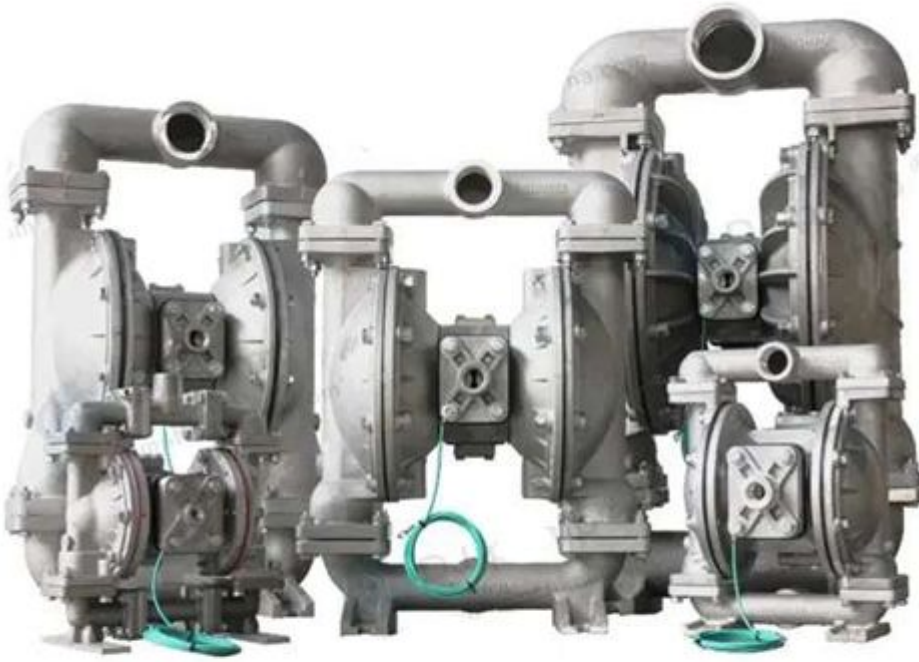

Gas Operated

G15AL Explosion-proof pump, 1.5" AL/VITON G15B1ACTVNS600. Fit Sandpiper

P/N: DJG1501AVCTN6

Category: Metallic Pumps

Tag: G15B1ACTVNS600.

ADDITIONAL INFORMATION

COMPATIBLE BRAND	Sandpiper
PUMP SIZE	1.5"
WETTED MATERIAL	Aluminum
DIAPHRAGM	FKM Viton