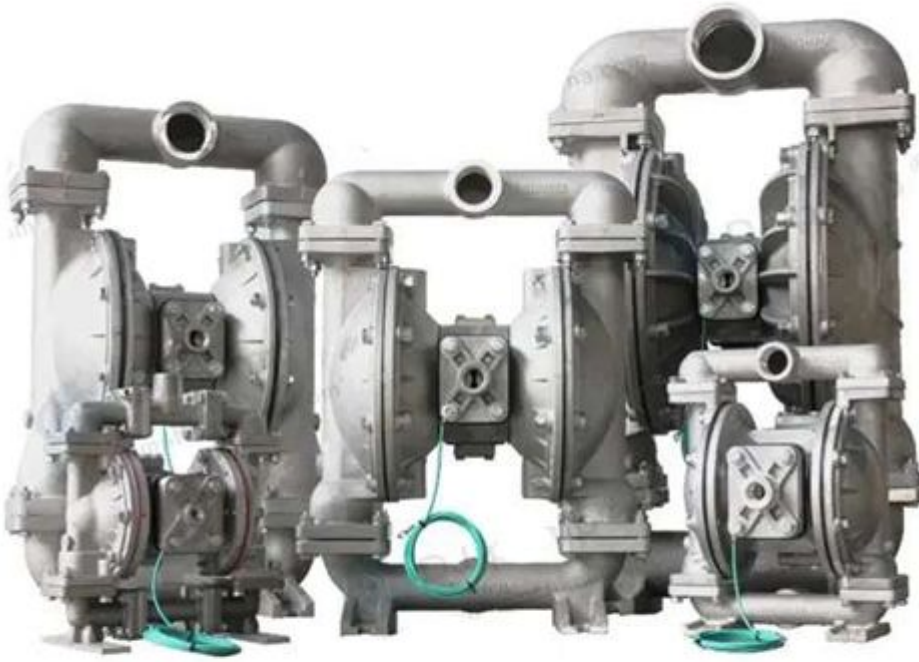

Gas Operated

G1FAL Explosion-proof pump, 1" AL/VITON G1FB1ACTVNS600. Fit Sandpiper

P/N: DJG1F01AVCTN6

Category: Metallic Pumps

Tag: G1FB1ACTVNS600.

ADDITIONAL INFORMATION

COMPATIBLE BRAND	Sandpiper
PUMP SIZE	1"
WETTED MATERIAL	Aluminum
DIAPHRAGM	FKM Viton