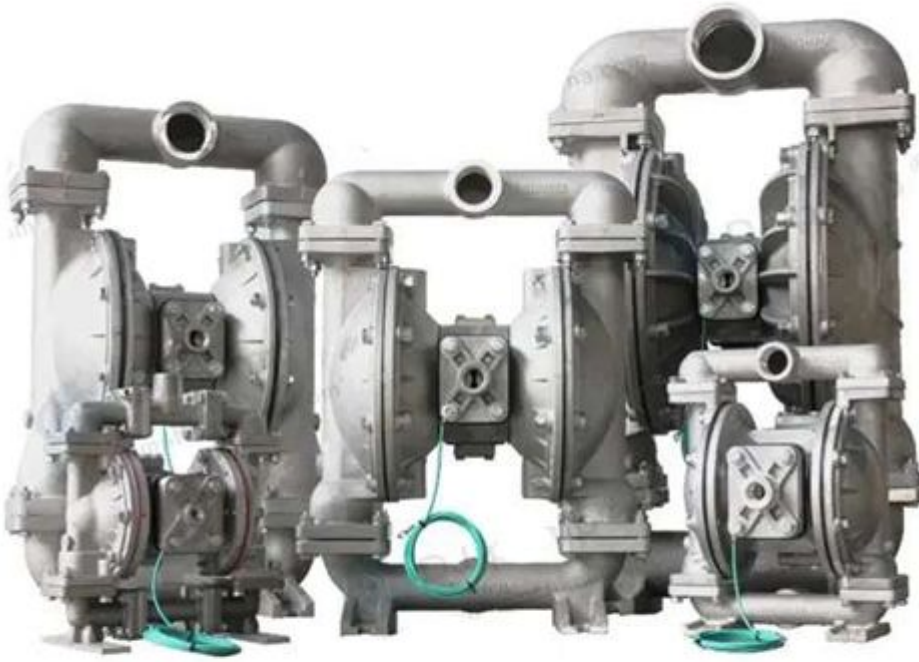

Gas Operated

G05AL Explosion-proof pump, 0.5" AL/VITON G05B1ACTVNS600. Fit Sandpiper

P/N: DJG0501AVCTN6

Category: Metallic Pumps

Tag: G05B1ACTVNS600.

ADDITIONAL INFORMATION

COMPATIBLE BRAND	Sandpiper
PUMP SIZE	0.5"
WETTED MATERIAL	Aluminum
DIAPHRAGM	Nitrile Buna