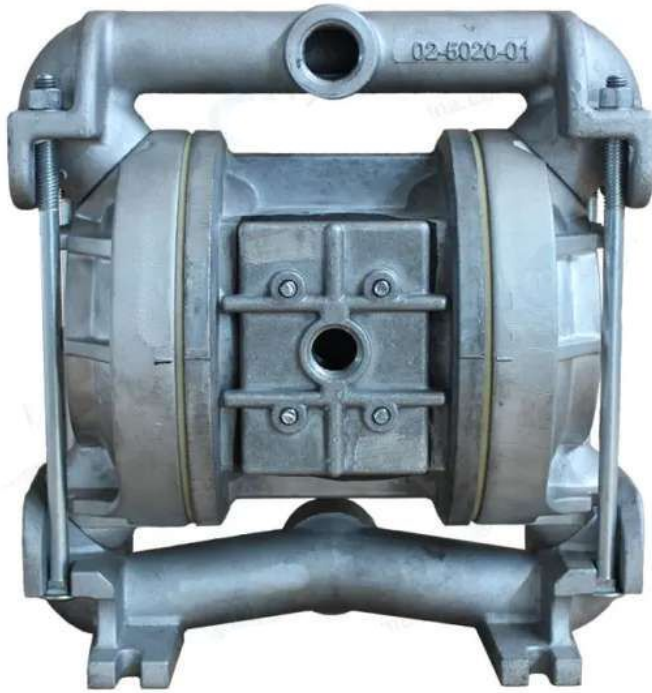

DJ-T2

1" AL/BUNA T2/AAAAB/BNS/BN/ABN Fit Wilden

P/N: DJT2/AAAAB/BNS/BN/ABN

Category: Metallic Pumps

Tag: T2/AAAAB/BNS/BN/ABN

ADDITIONAL INFORMATION

COMPATIBLE BRAND

Wilden

PUMP SIZE

1"

WETTED MATERIAL

Aluminum

DIAPHRAGM

Nitrile Buna

CHECK VALVE BALL

Nitrile Buna