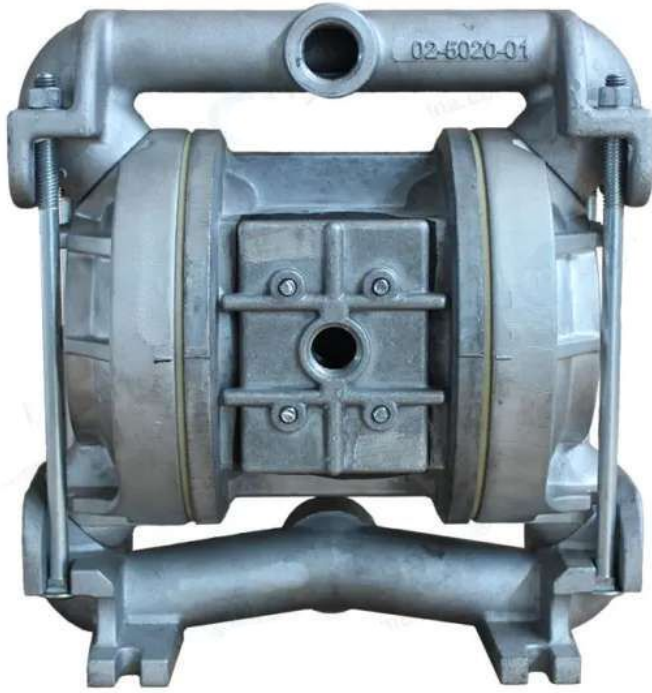

DJ-T2

1" AL/NE Fit Wilden T2/AAAAB/NES/NE/ABN/0014

P/N: DJT2/AAAAB/NES/NE/ABN/0014

Category: Metallic Pumps

Tag: T2/AAAAB/NES/NE/ABN/0014

ADDITIONAL INFORMATION

COMPATIBLE BRAND

Wilden

PUMP SIZE

1"

WETTED MATERIAL

Aluminum

NON-WETTED MATERIAL

Aluminum

AIR VALVE

Brass