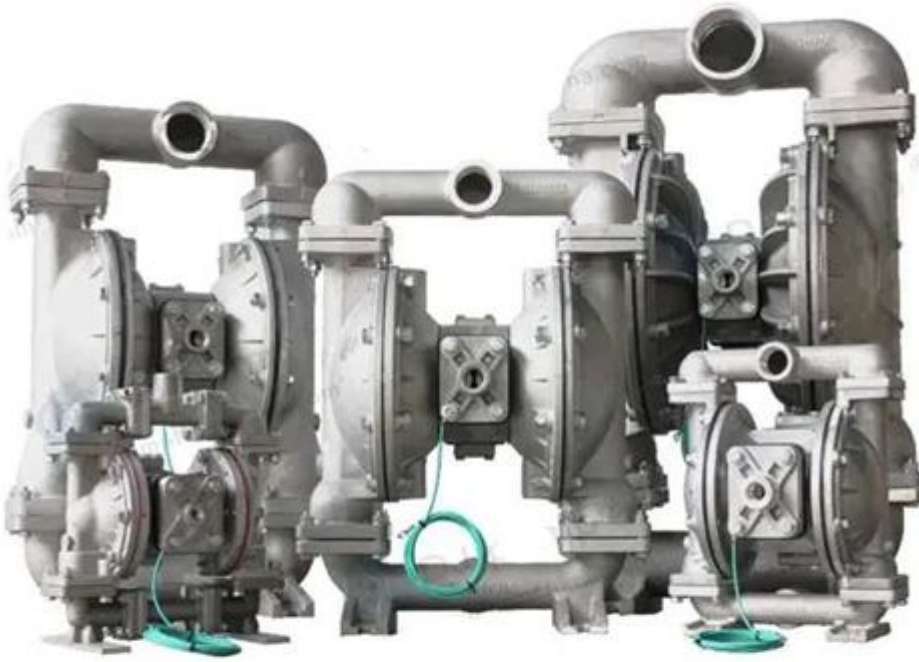

Gas Operated

G1FSS Explosion-proof pump, 1" SS/PTFE G1FB1STTVNS600. Fit Sandpiper

P/N: DJG1F01SVTTN6

Category: Metallic Pumps

Tag: G1FB1STTVNS600.

ADDITIONAL INFORMATION

COMPATIBLE BRAND	Sandpiper
PUMP SIZE	1"
WETTED MATERIAL	316 SS
DIAPHRAGM	PTFE